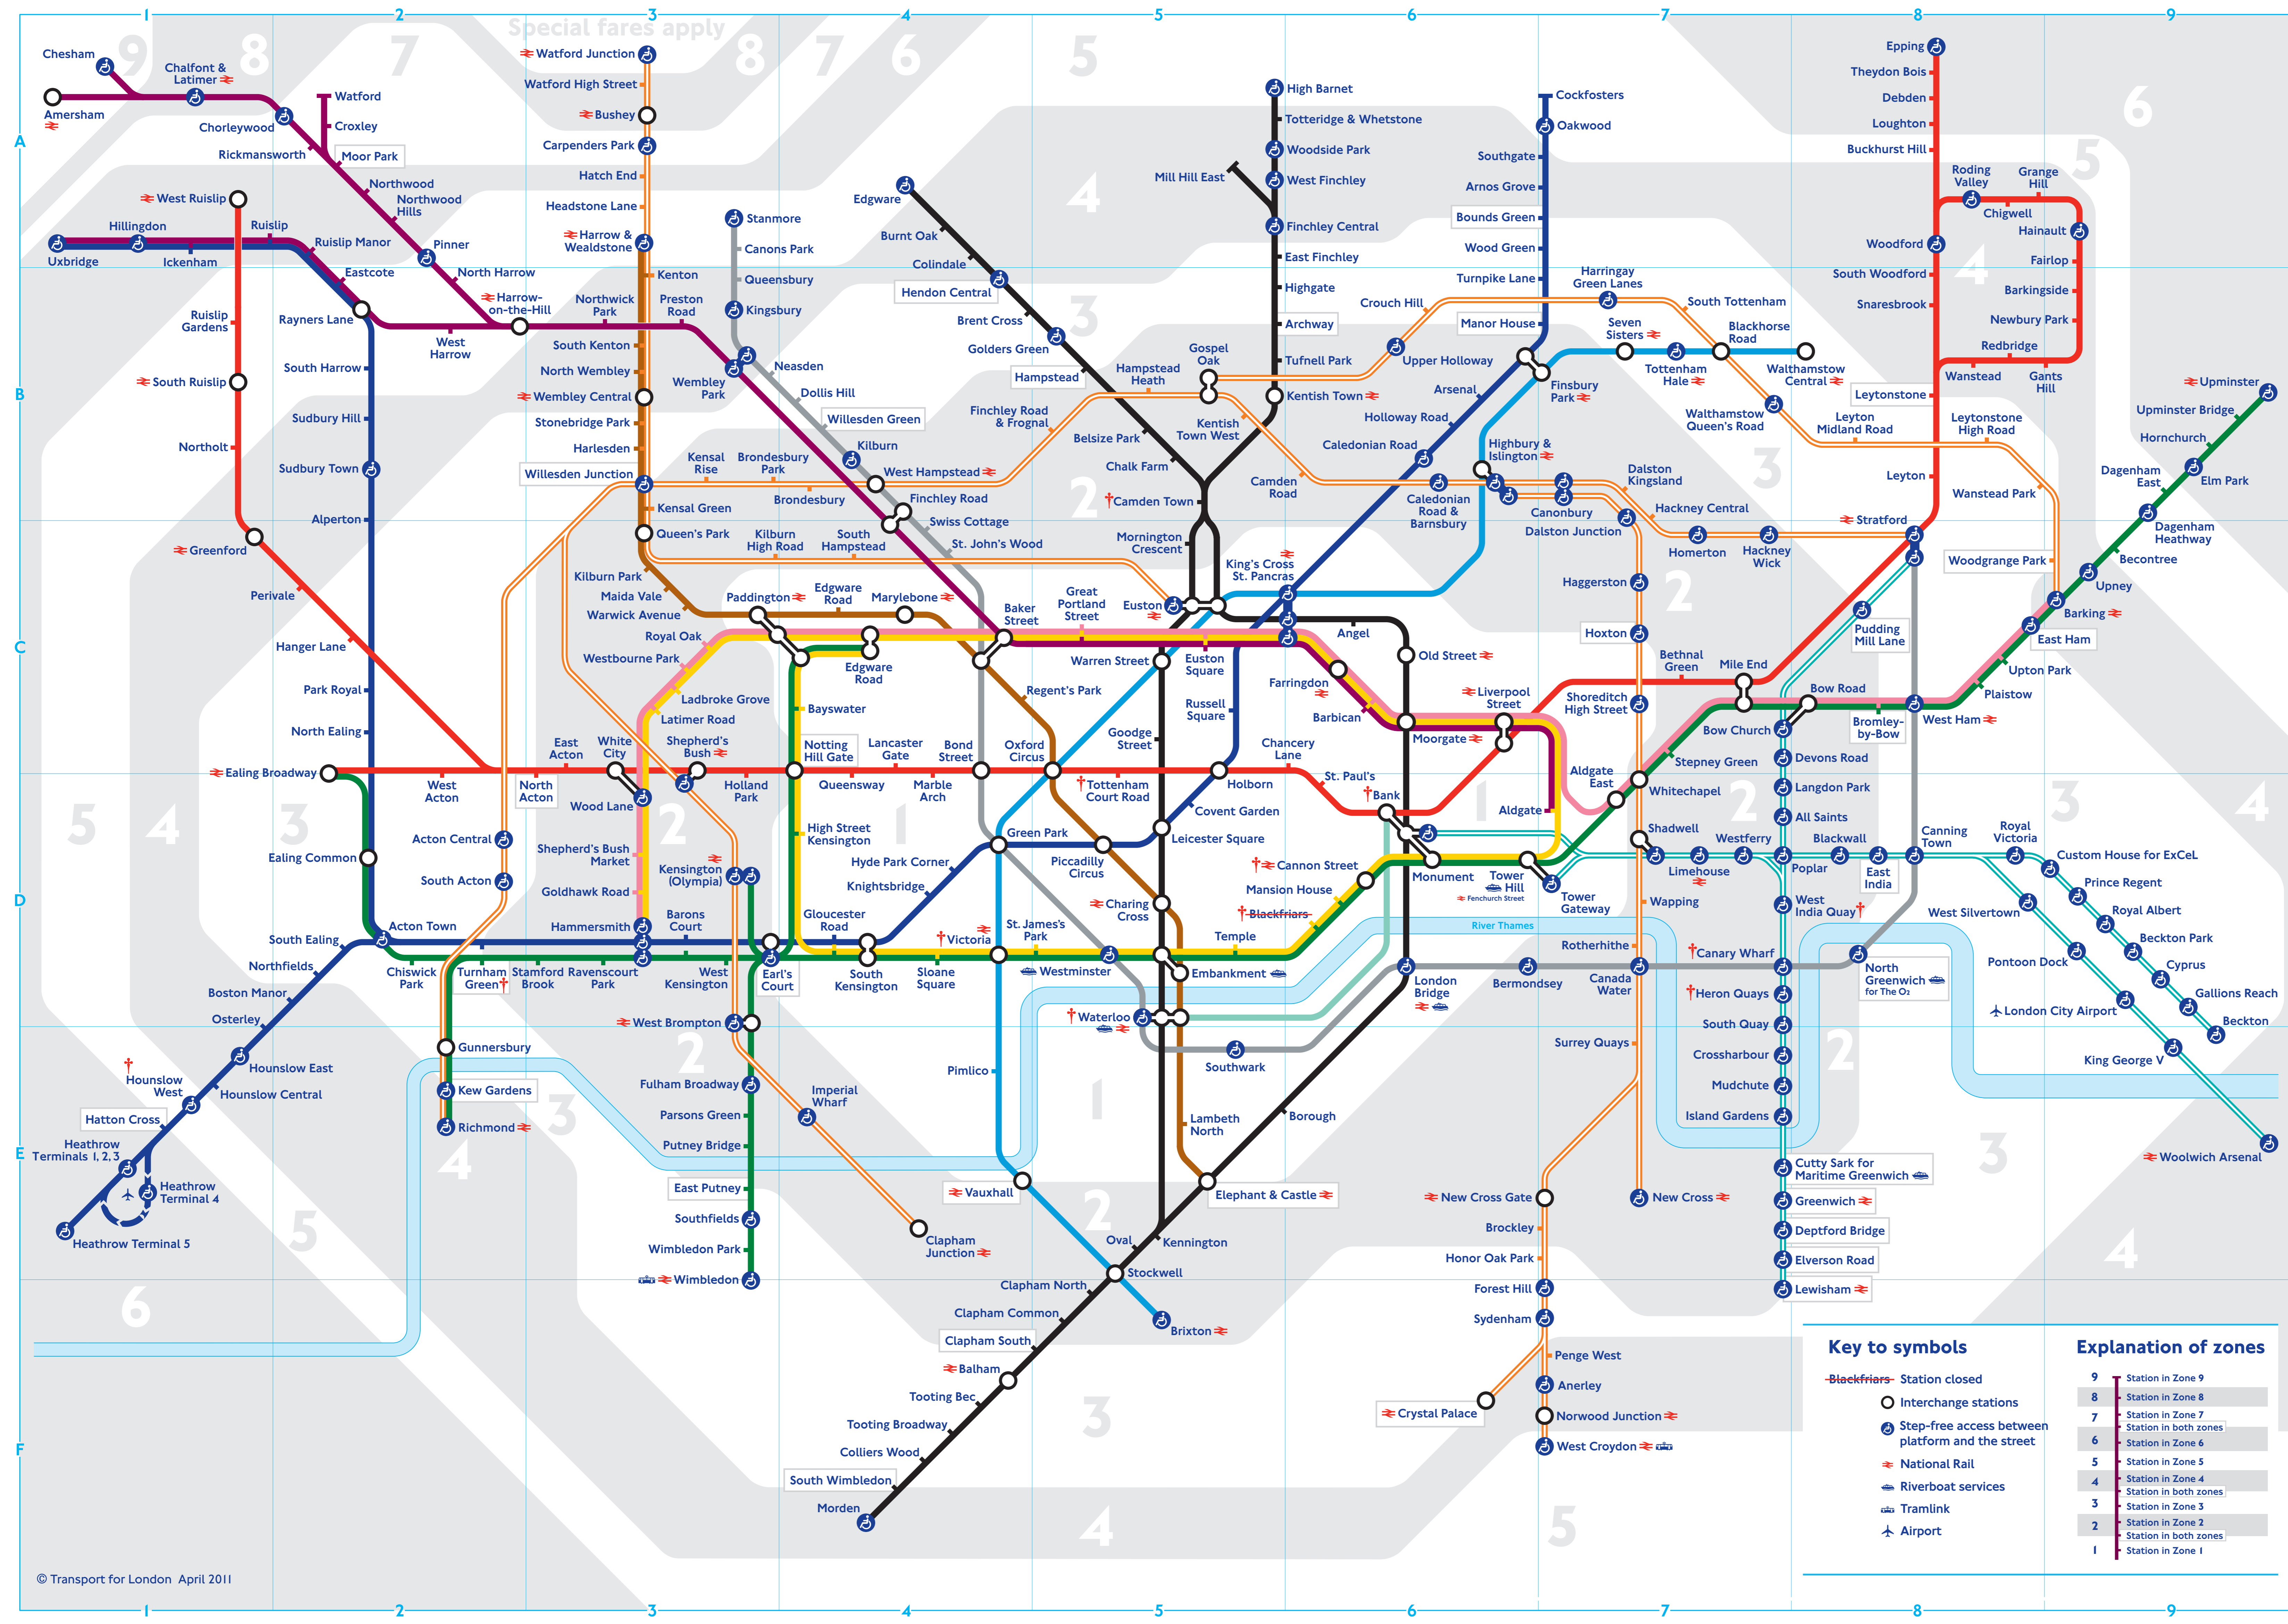

Special fares apply

1. **Check before you travel**
2. **Bank** Waterloo & City line open 0615 until 2148 Mondays to Fridays and 0800 until 1830 Saturdays, and closed Sundays and Public Holidays
   - **Blackfriars** Underground station closed until late 2011
   - **Camden Town** From 1300 until 1730 Sundays open for interchange and exit only
   - **Canary Wharf** Step-free interchange between Underground, Canary Wharf DLR and Heron Quays DLR stations at street level
   - **Cannon Street** Open until 2100 Mondays to Fridays. Closed Saturdays and Sundays
   - **Heron Quays** Step-free interchange between Heron Quays and Canary Wharf Underground station at street level
   - **Hounslow West** Step-free access for wheelchair users only
   - **Tottenham Court Road** Northern line trains will not stop until late 2011
   - **Turnham Green** Served by Piccadilly line trains early mornings and late evenings only
   - **Victoria** Major escalator refurbishment works until early 2012. Use nearby stations or alternative routes
   - **Waterloo** Waterloo & City line open 0615 until 2148 Mondays to Fridays and 0800 until 1830 Saturdays, and closed Sundays and Public Holidays
   - **West India Quay** Not served by DLR trains from Bank towards Lewisham at peak times

Key to lines

- Bakerloo
- Central
- Circle
- District
- Hammersmith & City
- Jubilee
- Metropolitan
- Northern
- Piccadilly
- Victoria
- Waterloo & City
- DLR
- London Overground

Key to symbols

- Blackfriars - Station closed
- Circle - Interchange stations
- Blue circle with white dot - Step-free access between platform and the street
- Red circle with white dot - National Rail
- Blue circle with white dot - Riverboat services
- Blue circle with white dot - Tramlink
- Plane - Airport

Explanation of zones

- 9 - Station in Zone 9
- 8 - Station in Zone 8
- 7 - Station in Zone 7
- 6 - Station in both zones
- 5 - Station in Zone 5
- 4 - Station in Zone 4
- 3 - Station in both zones
- 2 - Station in Zone 2
- 1 - Station in Zone 1