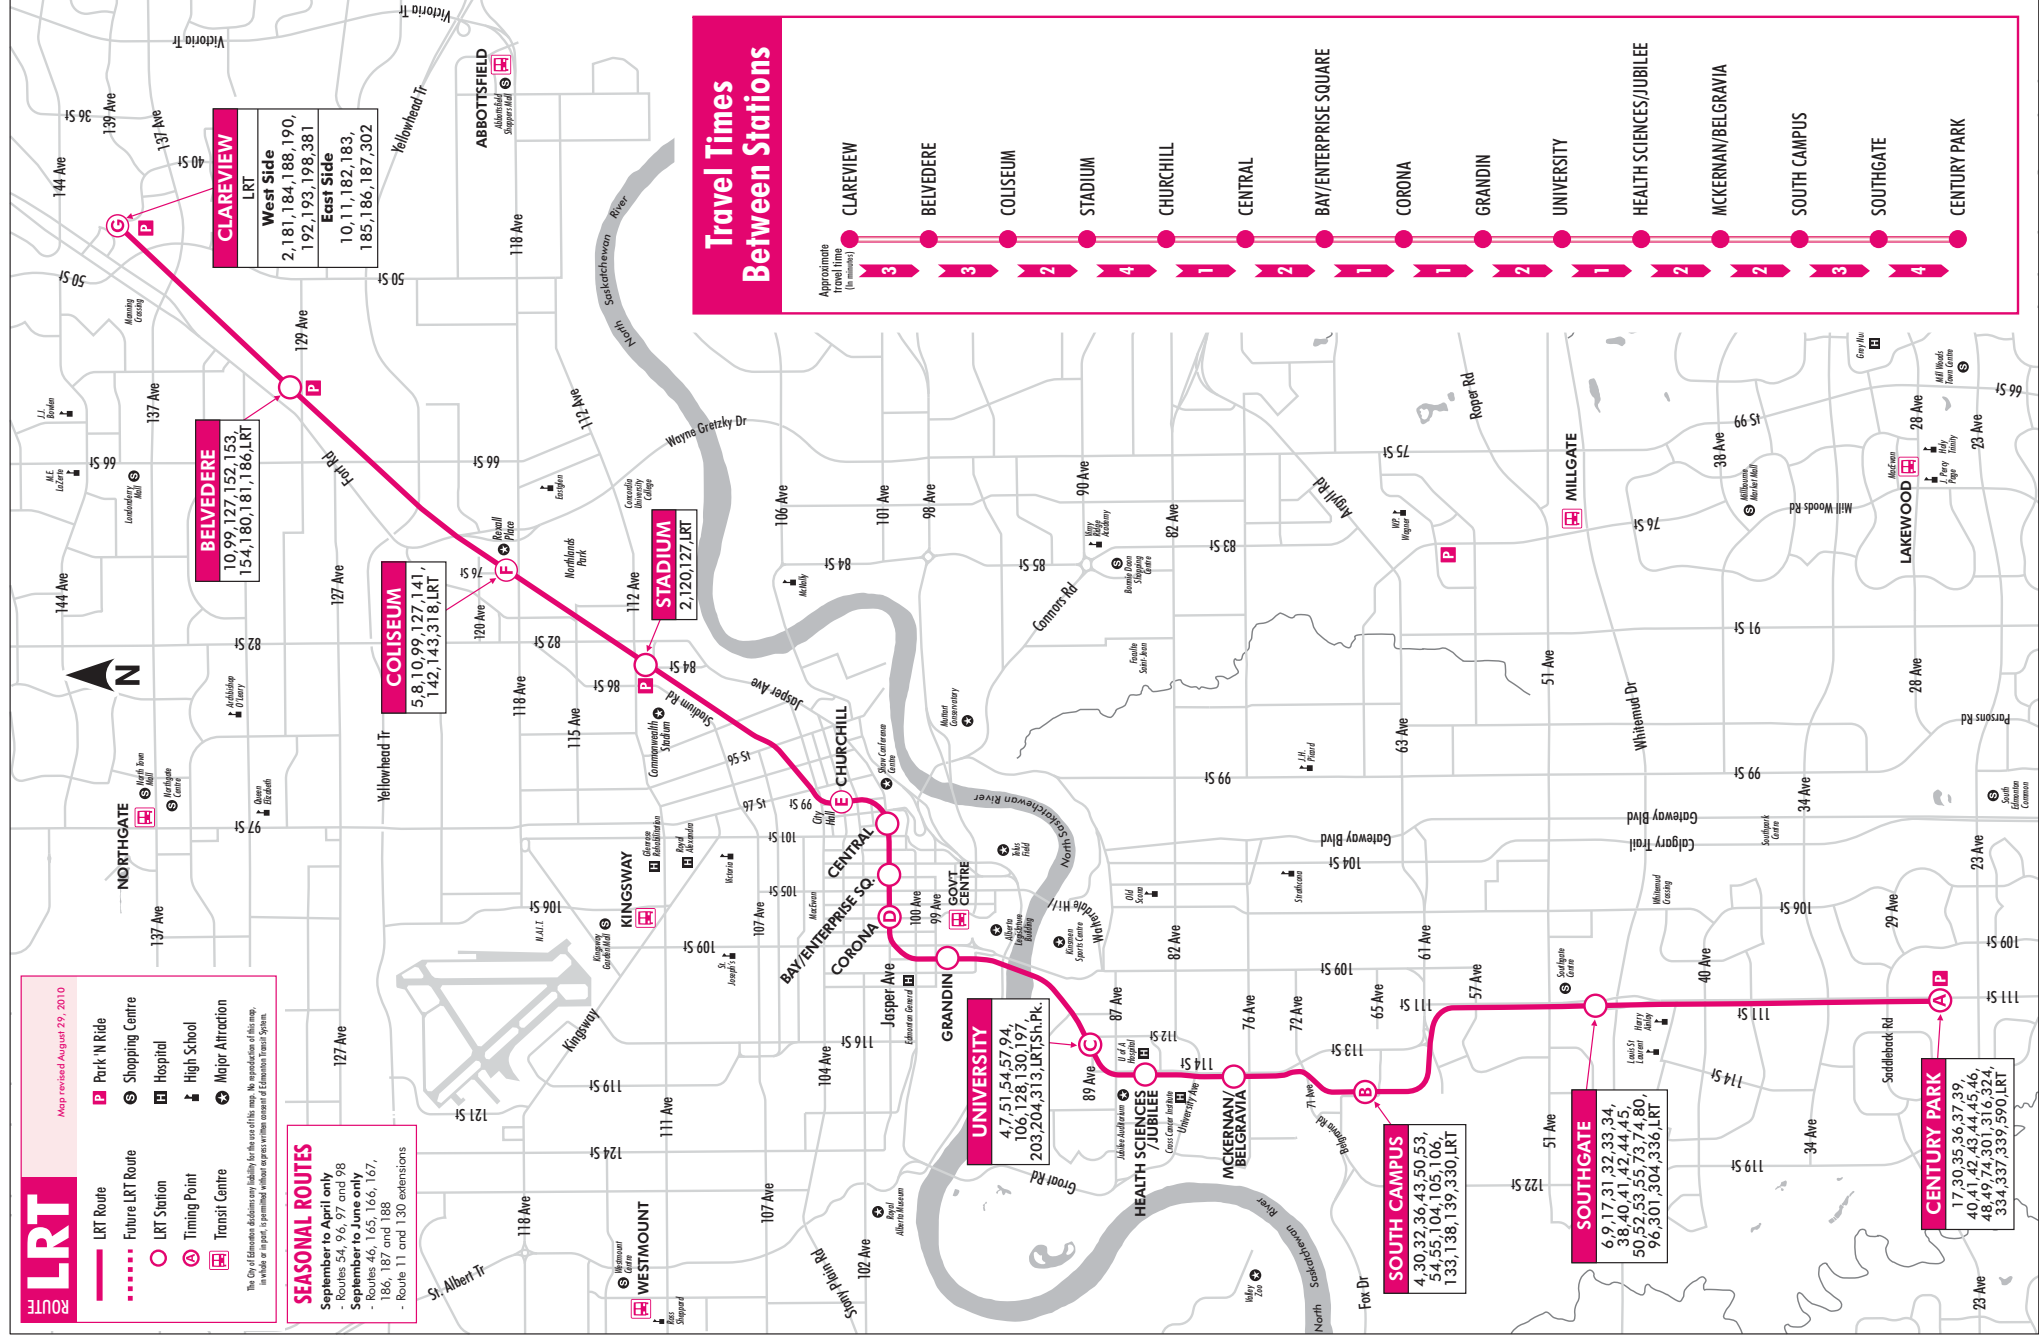

LRT ROUTE

Map revised August 29, 2010

- LRT Route
- - - Future LRT Route
- LRT Station
- ⊕ Timing Point
- ⊠ Transit Centre
- P Park 'N' Ride
- ⊞ Shopping Centre
- ⊞ Hospital
- ⚡ High School
- ⊕ Major Attraction

SEASONAL ROUTES

CLAREVIEW
LRT
West Side
2,181,184,188,190,
192,193,198,381
East Side
10,11,182,183,
185,186,187,302

BELVEDERE
10,99,127,152,153,
154,180,181,186,LRT

STADIUM
2,120,127,LRT

UNIVERSITY
4,7,51,54,57,94,
106,128,130,197,
203,204,313,LRT,SH,Pk.

SOUTH CAMPUS
4,30,32,36,43,50,53,
54,55,104,105,106,
133,138,139,330,LRT