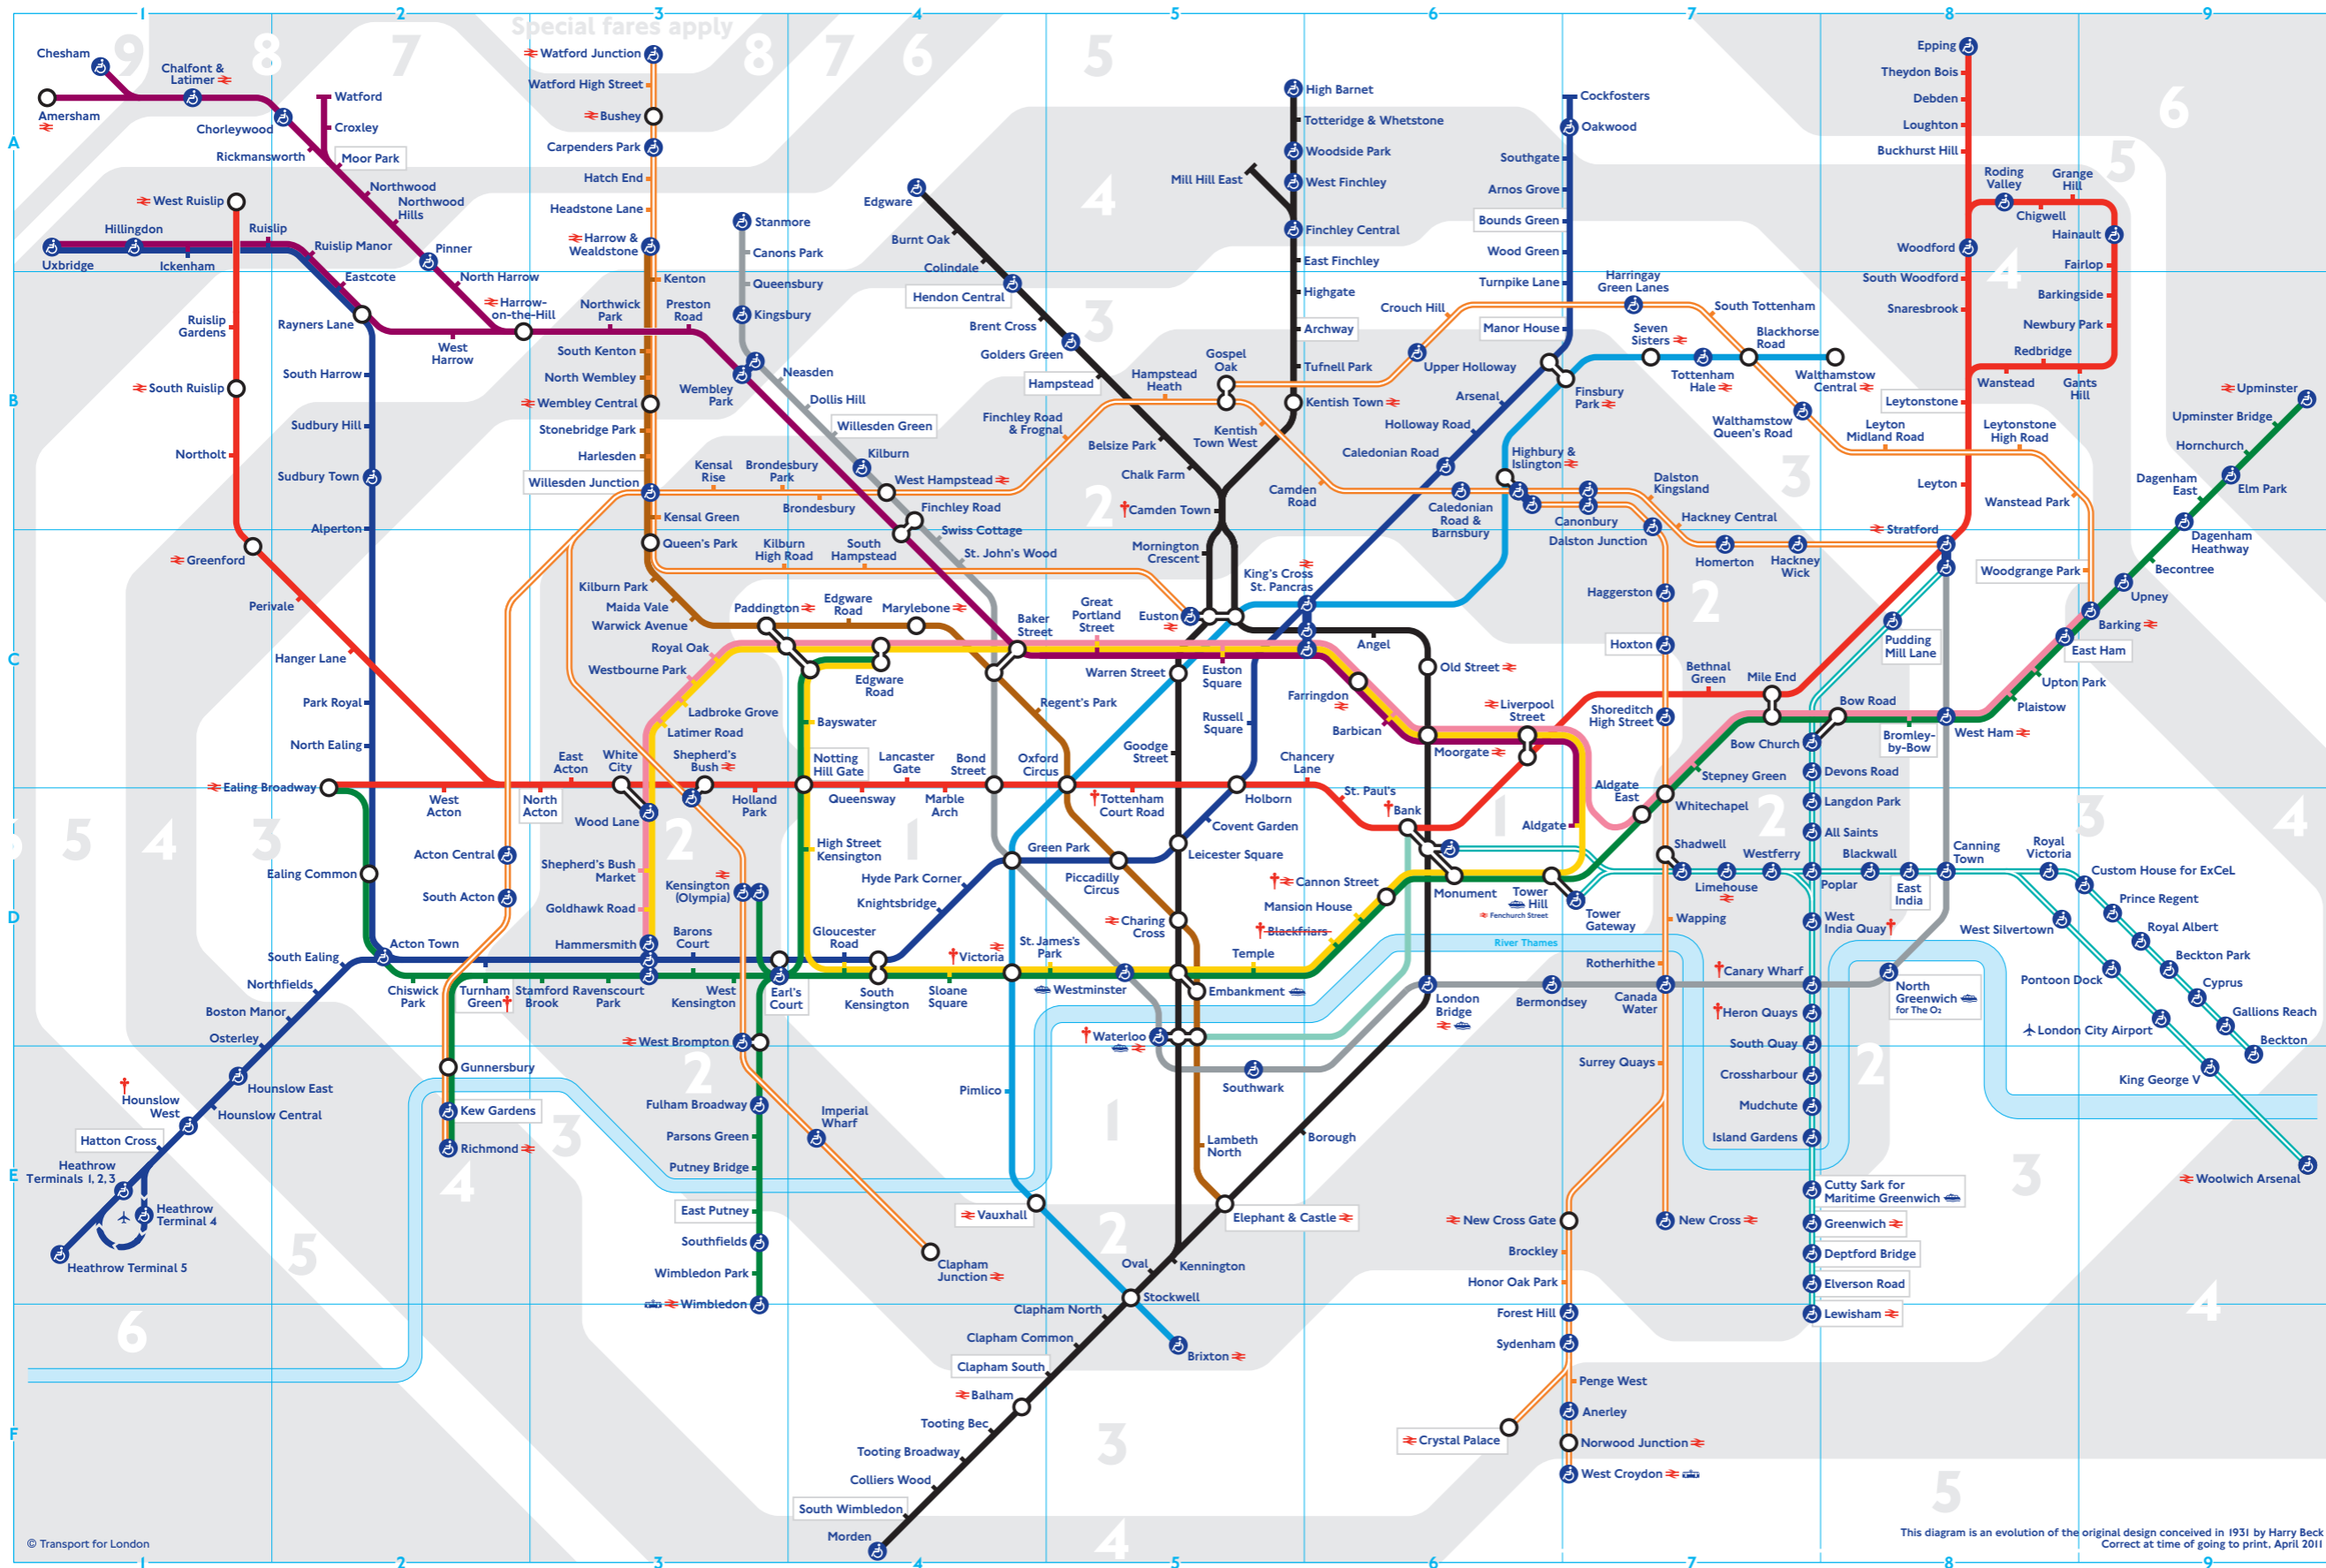

Tube map

- † Check before you travel**
- Bank** Waterloo & City line open 0615 until 2148 Mondays to Fridays and 0800 until 1830 Saturdays, and closed Sundays and Public Holidays
 - Blackfriars** Underground station closed until late 2011
 - Camden Town** From 1300 until 1730 Sundays open for interchange and exit only
 - Canary Wharf** Step-free interchange between Underground, Canary Wharf DLR and Heron Quays DLR stations at street level
 - Cannon Street** Open until 2100 Mondays to Fridays. Closed Saturdays and Sundays
 - Heron Quays** Step-free interchange between Heron Quays and Canary Wharf Underground station at street level
 - Hounslow West** Step-free access for wheelchair users only
 - Tottenham Court Road** Northern line trains will not stop at Tottenham Court Road until late 2011
 - Turnham Green** Served by Piccadilly line trains early mornings and late evenings only
 - Victoria** Major escalator refurbishment works until early 2012. Use nearby stations or alternative routes
 - Waterloo** Waterloo & City line open 0615 until 2148 Mondays to Fridays and 0800 until 1830 Saturdays, and closed Sundays and Public Holidays
 - West India Quay** Not served by DLR trains from Bank towards Lewisham at peak times

- Key to lines**
- Bakerloo
 - Central
 - Circle
 - District
 - Hammersmith & City
 - Jubilee
 - Metropolitan
 - Northern
 - Piccadilly
 - Victoria
 - Waterloo & City
 - DLR
 - London Overground

This diagram is an evolution of the original design conceived in 1931 by Harry Beck. Correct at time of going to print, April 2011