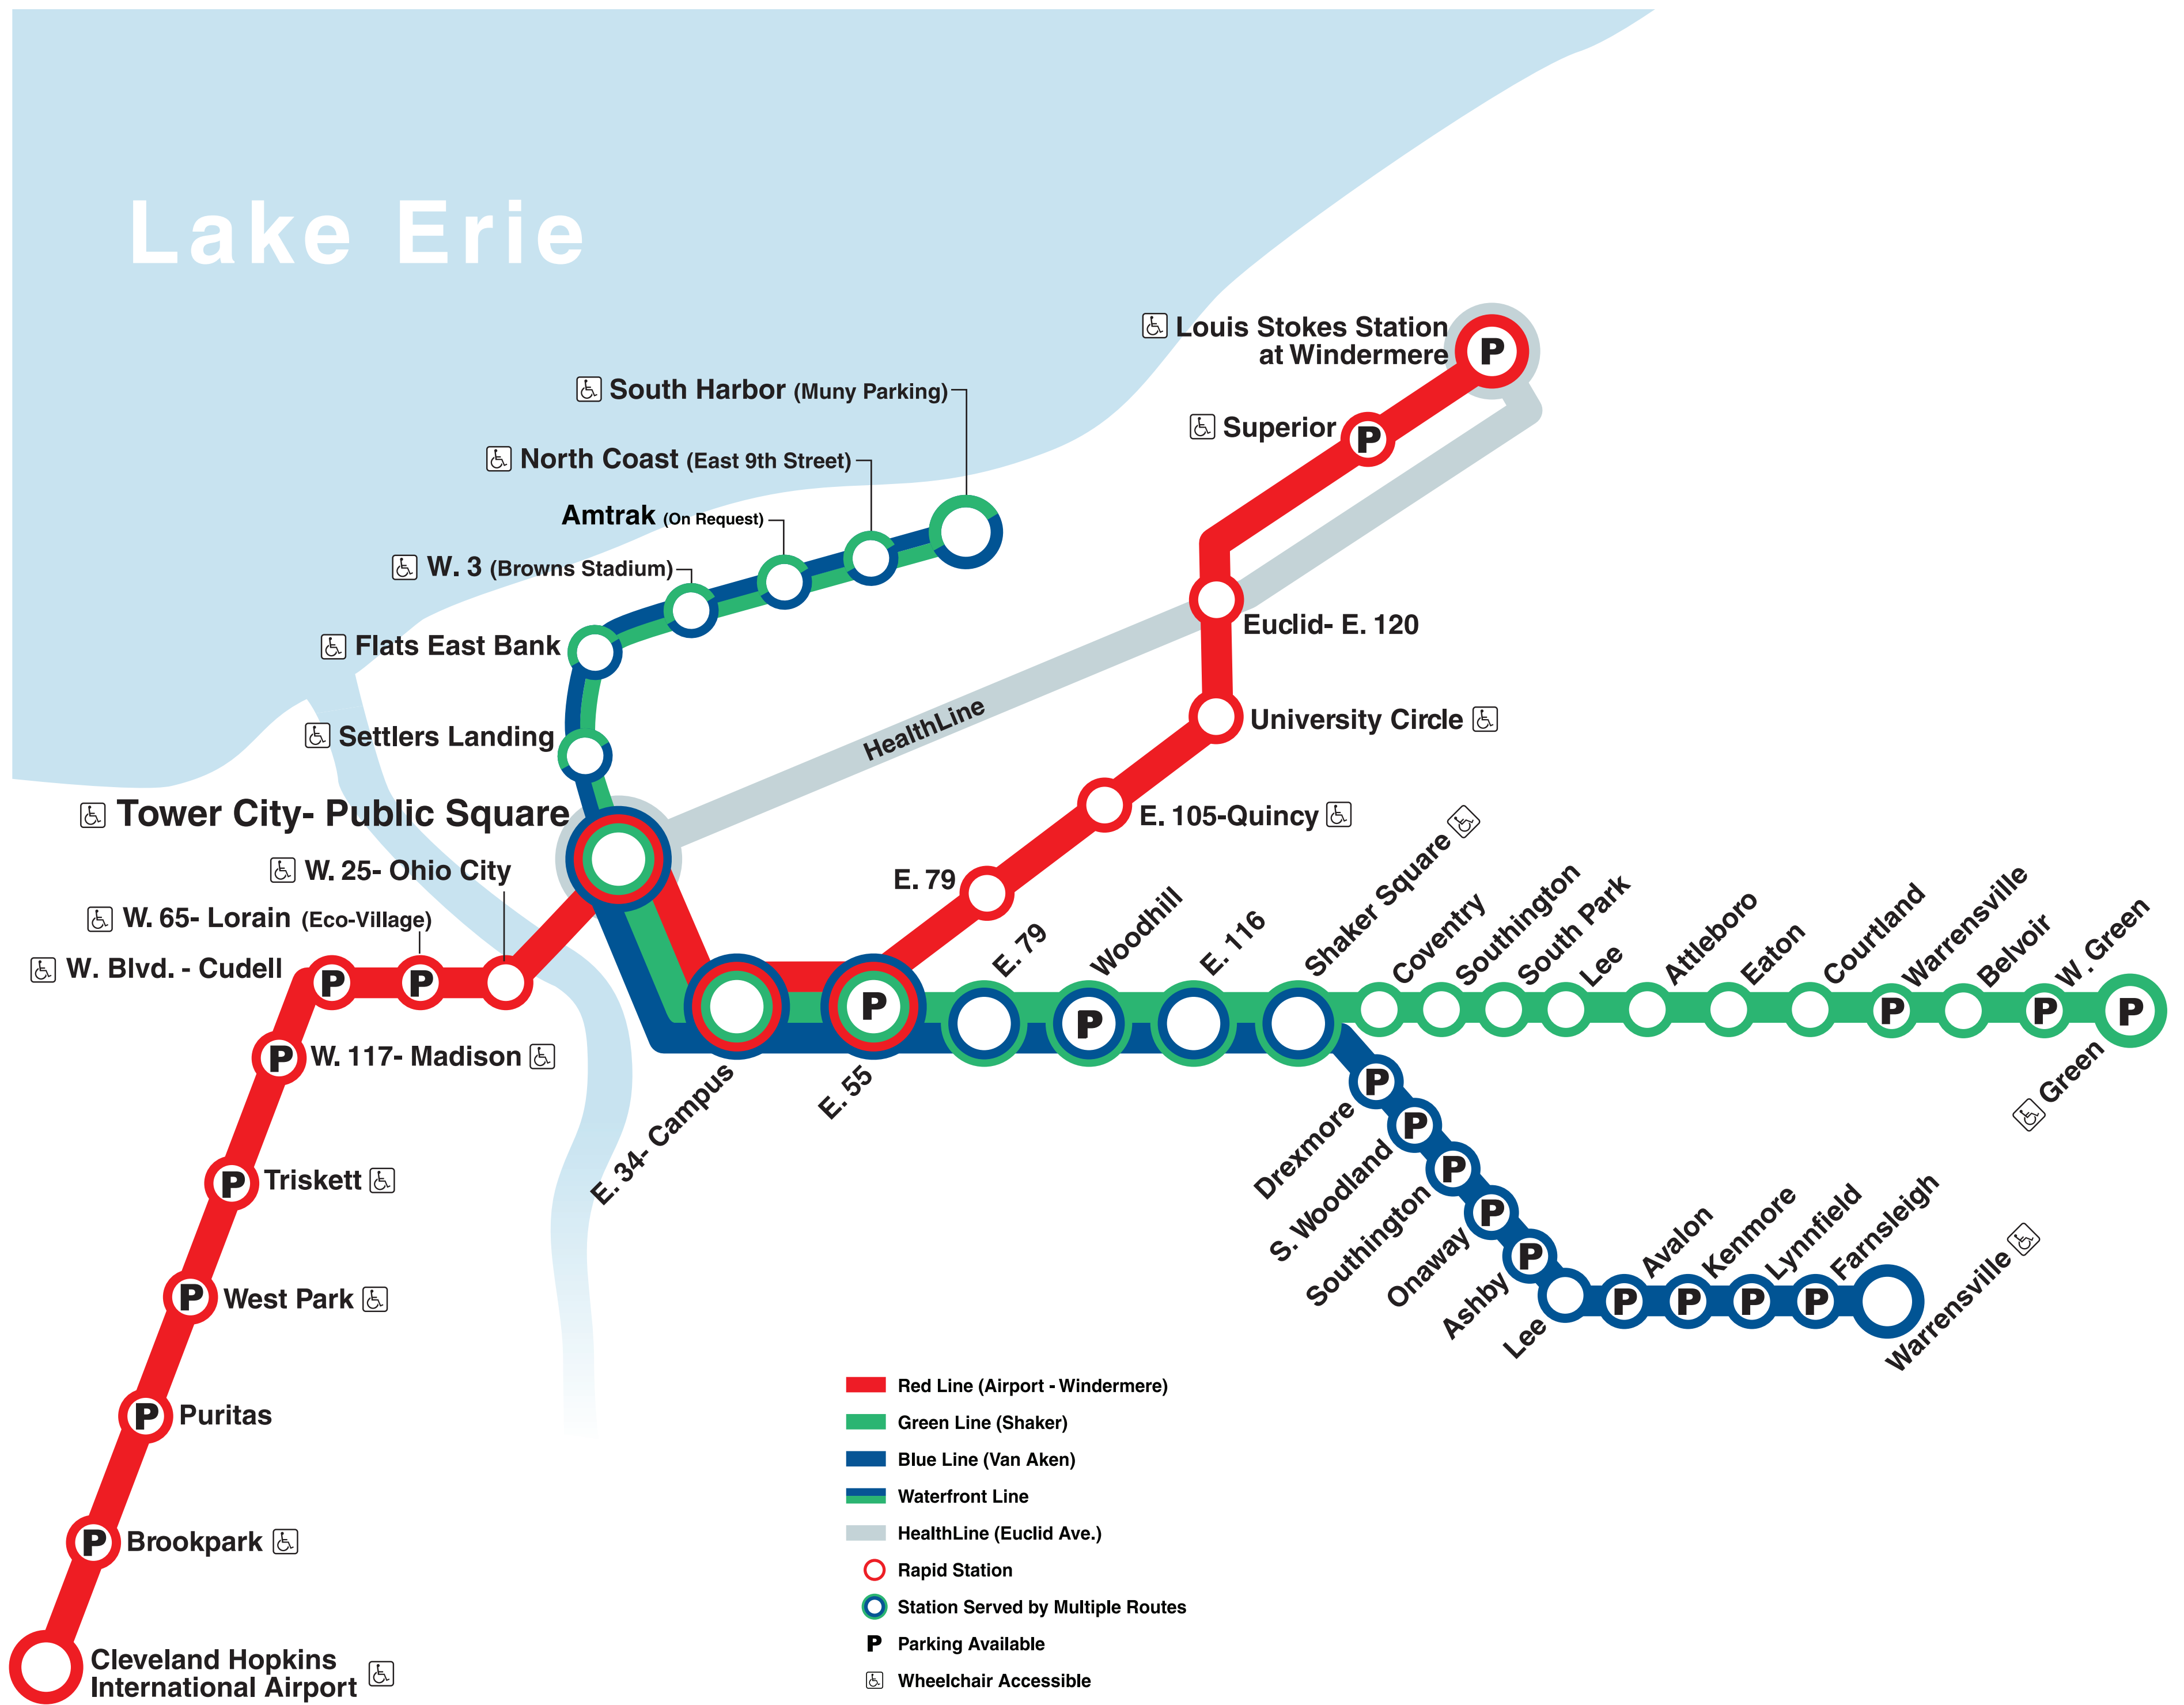

RTA RAPID TRANSIT SYSTEM

HealthLine Stations

THE HEALTHLINE IS SPONSORED BY:

Public Square

9
Tower City

Euclid Ave.

- E. 2nd St.
- E. 6th St.
- E. 9th St.
- E. 14th St.
- E. 19th St.
- E. 24th St.
- E. 30th St.
- E. 36th St.
- E. 40th St.
- E. 51st St.
- E. 59th St.
- E. 66th St.
- E. 71st St.
- E. 79th St.
- E. 83rd St.
- E. 89th St.
- E. 93rd St.
- E. 100th St. Sunday Only
- E. 105th St.
- Stokes Blvd.
- Adelbert Rd.
- Cornell Rd.
- E. 115th St.
- E. 118th St.
- Lakeview Rd.
- Delmont Rd.
- Emily St.
- Roxbury Rd.
- Garfield Rd.
- Superior Ave.
- Wellesley Ave.
- Belmore Rd.

Westbound Only

Superior

2

Euclid- E. 120

3

Eastbound Only

Louis Stokes Station at Windermere

1